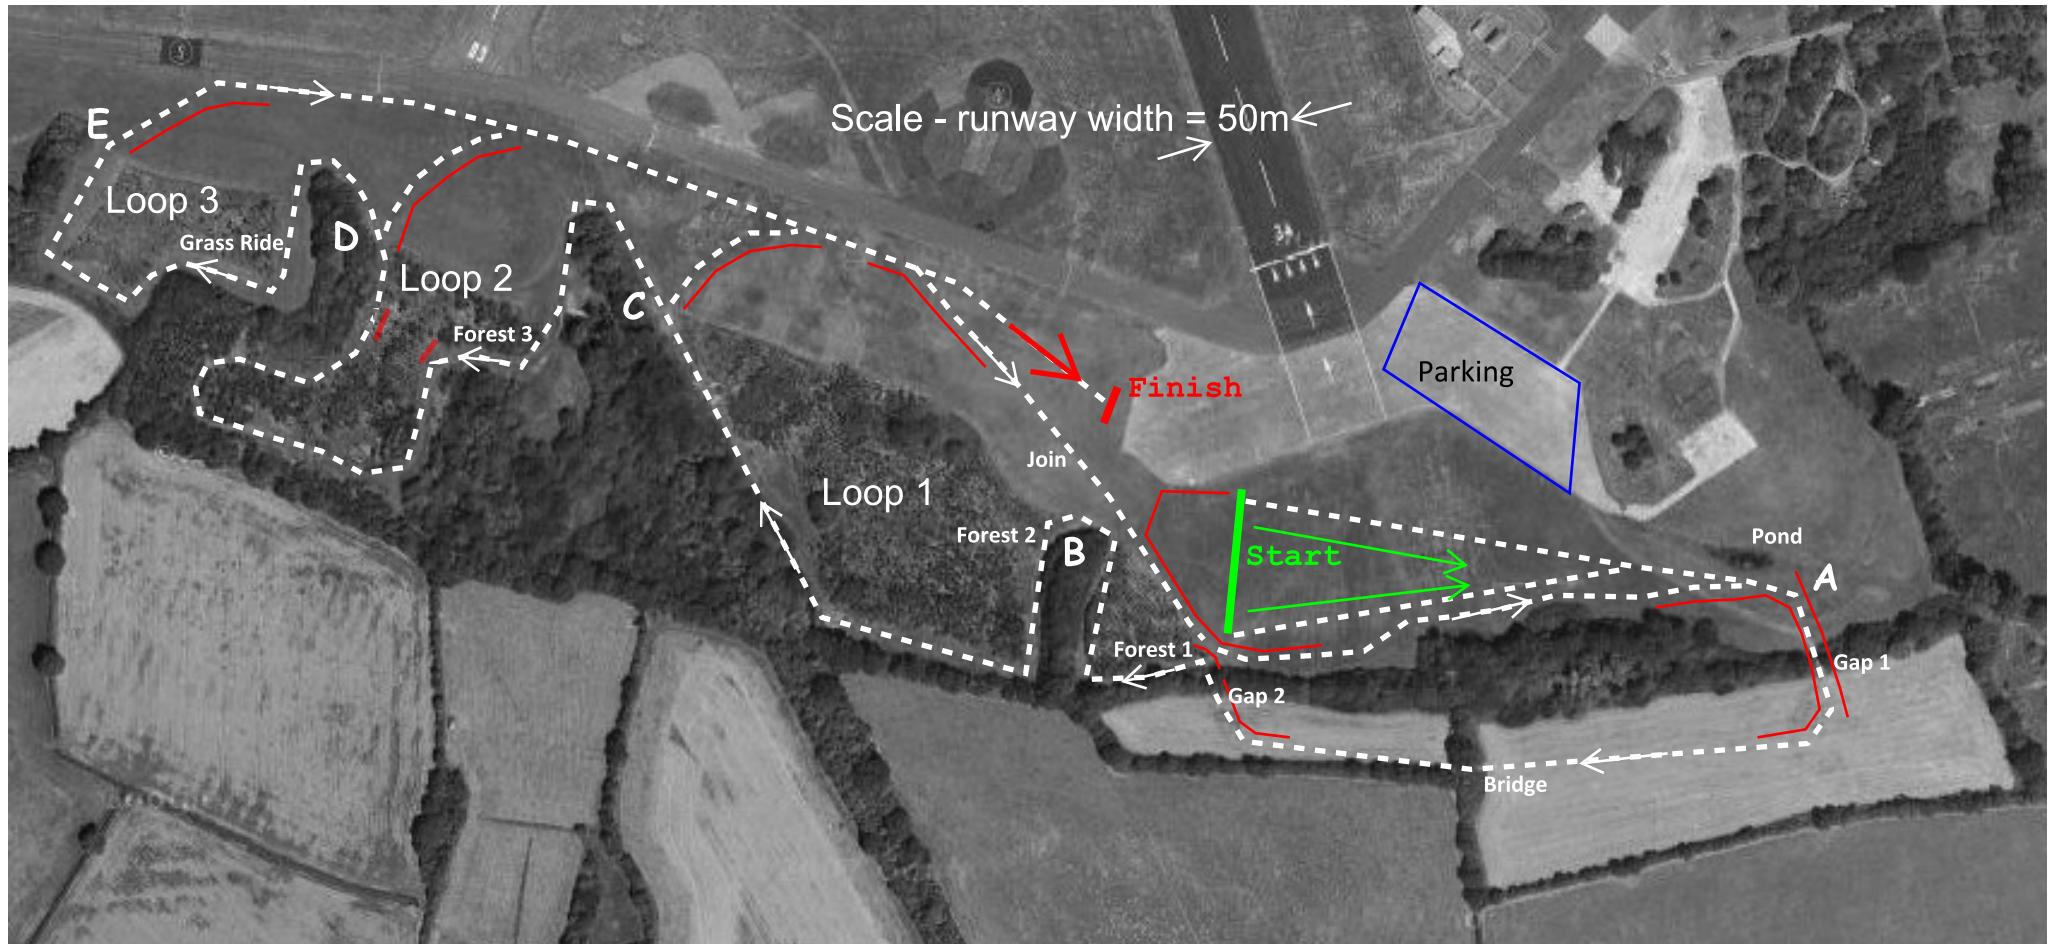

# RNAS Merryfield - course layout for **England Athletics South-West Region Cross-Country Championships** Sunday 2nd January 2022

The loops are 'taped' by the hedge lines surrounding fields or within wooded areas. Thus minimal actual tape is needed but suggested is in red to designate corners.

## Approximate Distances:

Start - A - B - C - Finish = Loop 1 = 1850m  
 Start - A - B - C - D - Finish = Loop 2 = 2750m  
 Start - A - B - C - D - E - Finish = Loop 3 = 3400m  
 Finish - Start = join = 150m

## Races Distances:

under 11 = Loop 1 = 1850m  
 under 13 = Loop 2 = 2750m  
 under 15 = Loop 3 = 3400m  
 under 17 = Loop 1 + join + Loop 2 = 4750m  
 Seniors = Loop 3 + join + Loop 3 = 6950m