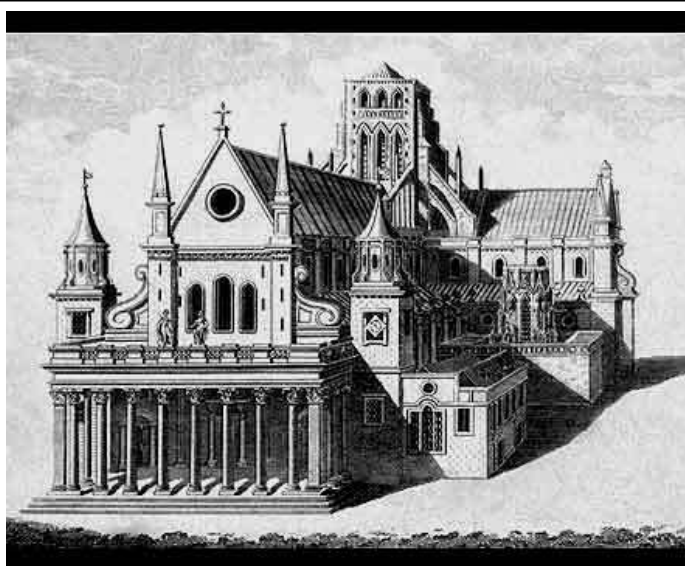

Old St. Paul's Cathedral (prior to 1561)

**West Front of Old St. Paul's Cathedral
(after 1633)**

Sir Christopher Wren