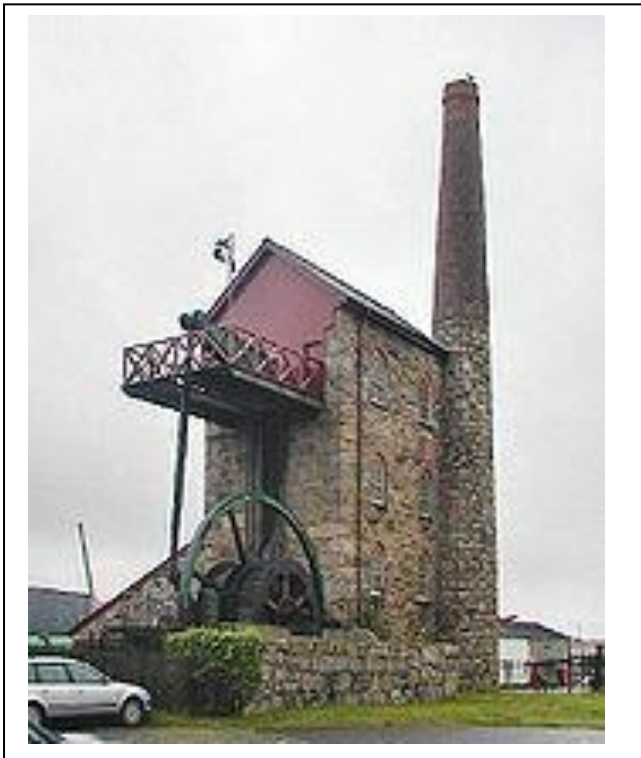

Dolcoath Tin Mine, Camborne, looking towards Redruth, about 1890

**Preserved Tin Mine Engine House,
Pool, near Camborne**

**Great Orme Bronze Age Mines,
Llandudno**

A New Sort Of Free Miner ...